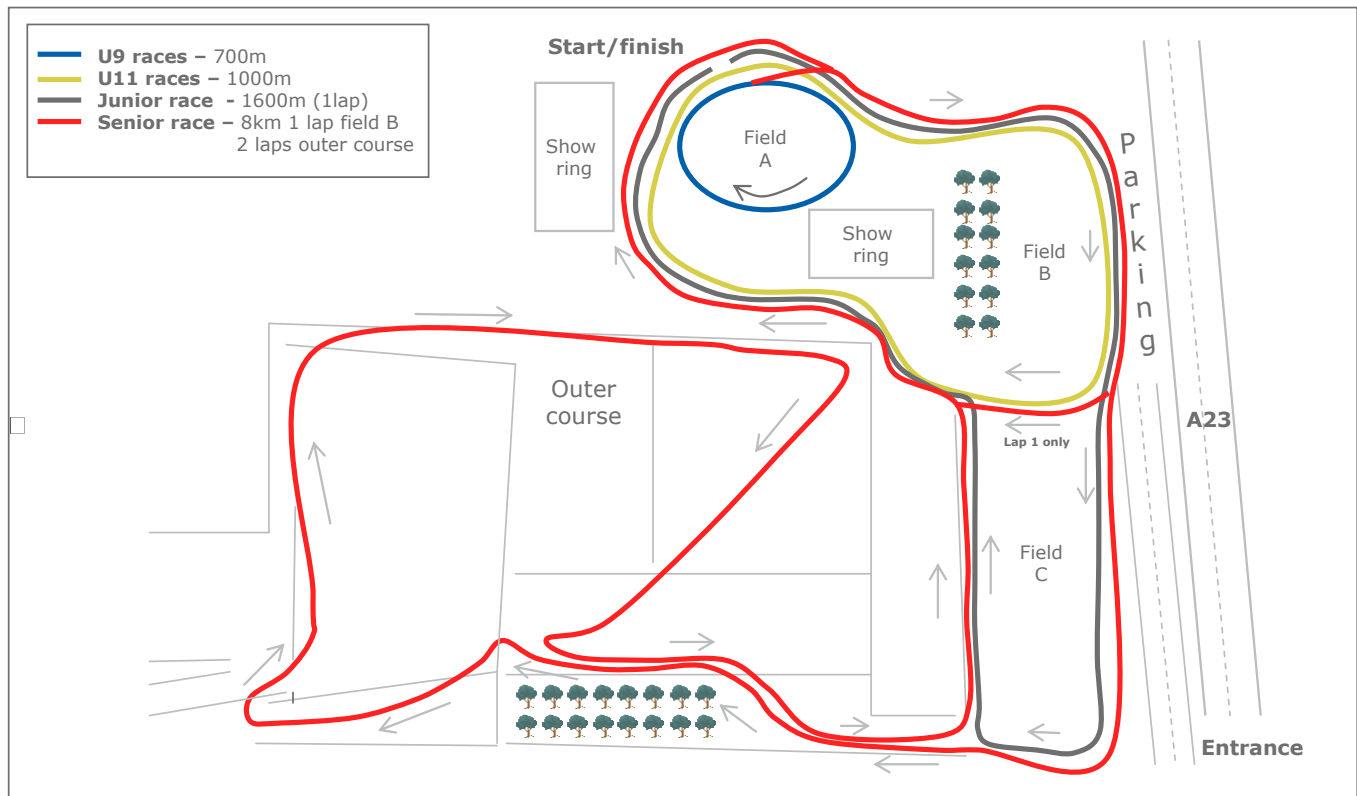

Course map:

Please note that the course may be subject to change due to weather conditions.

✂-----

Please detach

Entry Form:

Closing date: Postal entries received after 3rd October 2016 cannot be processed.

Entries to: Hickstead Gallop, 37 Oathall Avenue, Haywards Heath, RH16 3ES
(Please enclose C5-size, 229 x 162 mm, Self stamped addressed envelope)

First name.....**Surname**..... **M/ F**.....**Date of Birth**.....**Age**.....

Address.....

Postcode..... **Tel**.....**Club/School**.....**WSFRL club** – Y/N

Race entered (Please circle)	A: Year 4 and below	B: Years 5 and 6	C: Junior (Under 16)	D: Senior

I enclose a cheque for £ .....(Payable to Haywards Heath Harriers)

I am medically fit to run and I understand that the organisers of this event will not be liable for any accident, loss or damage arising from my participation in the event. I am aware that the race results will be published on the Haywards Heath Harriers club and other websites and that the finish area may be filmed for results purposes only.

Signed:..... (Parent/Guardian, if under 16 years).