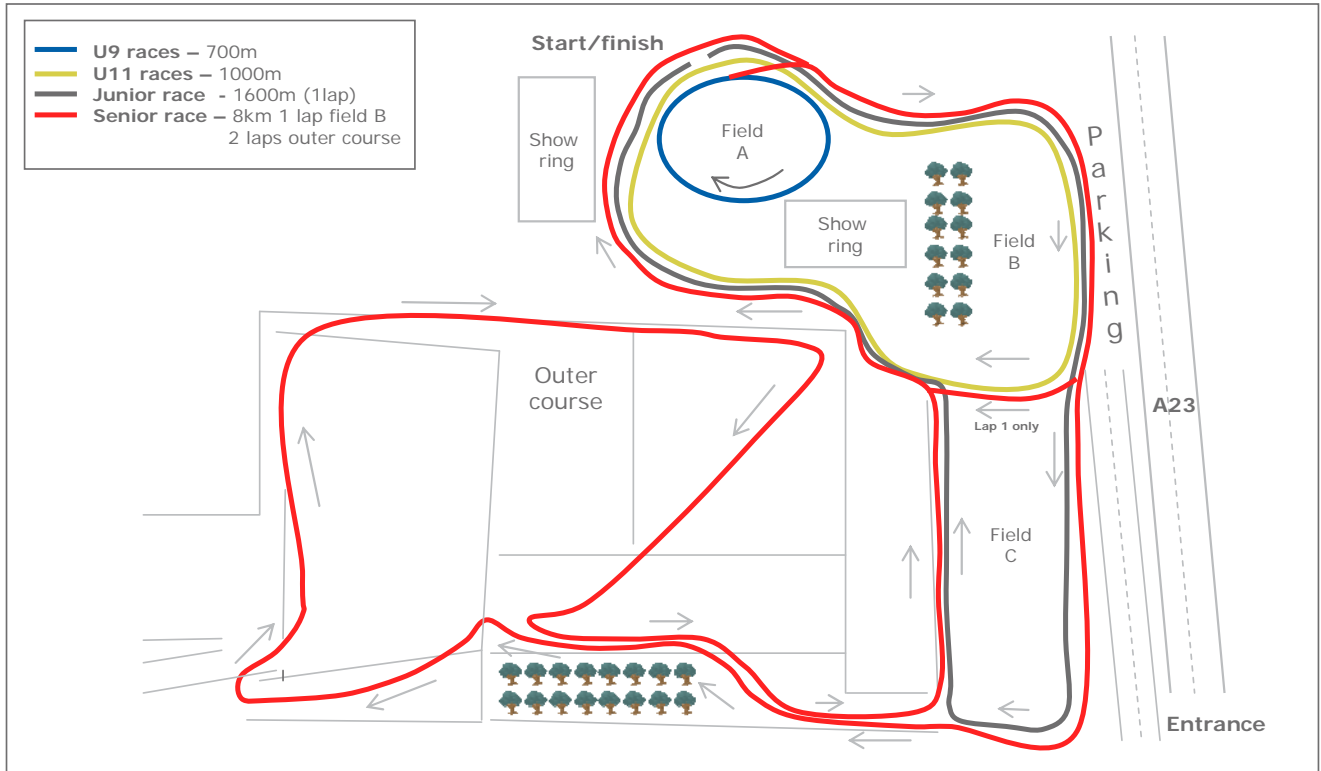

The course: All races are off-road within the grounds of the Jumping Course and are traffic free. The course is unsuitable for wheelchairs. No dogs are permitted. Disabled runners should contact us to discuss the suitability.

Course map:

Please note that the course may be subject to change due to weather conditions.

✂-----
Please detach

Entry Form:

Closing date: Postal entries received after 6th October 2015 cannot be processed.