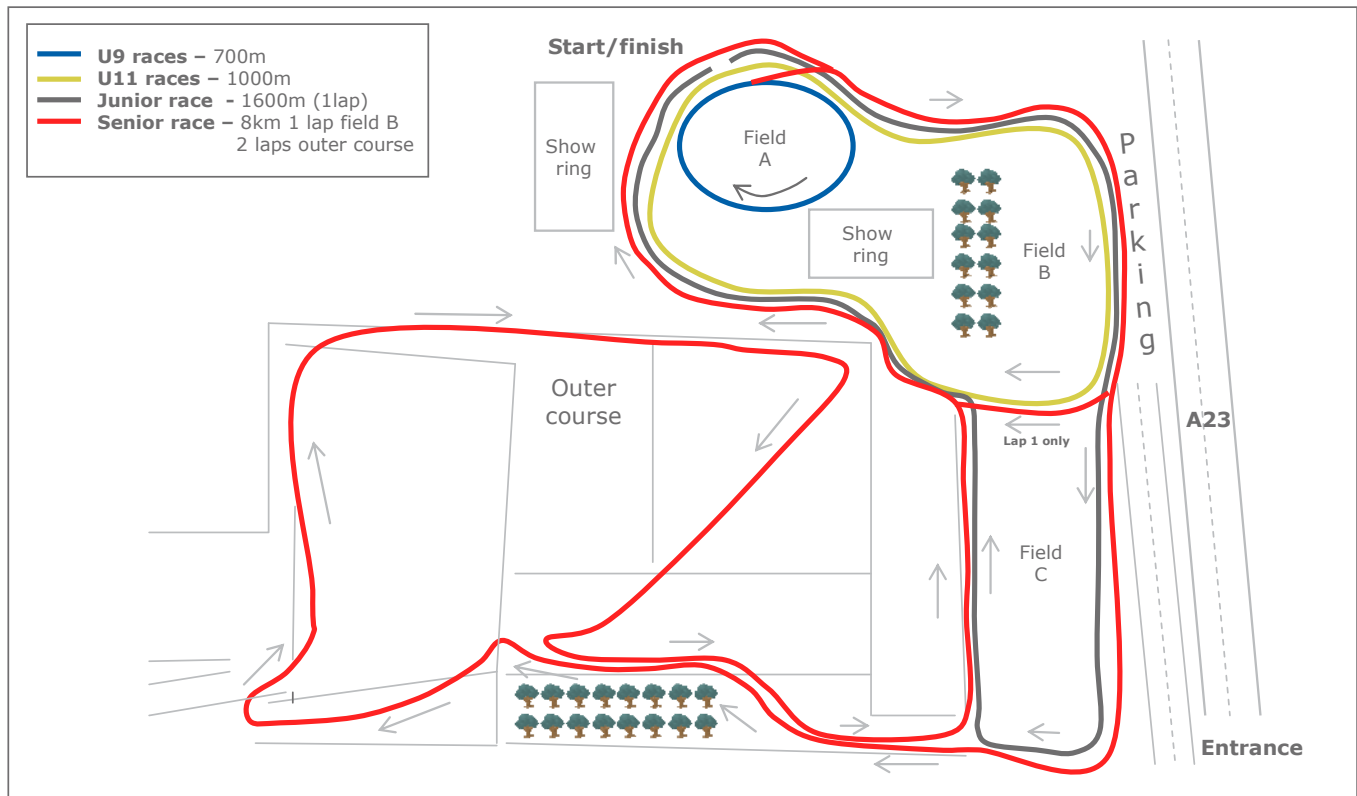

Please note that the course may be subject to change due to weather conditions.

✂-----
 Please detach

Entry Form:

Closing date: Postal entries received after 8th October 2014 cannot be processed.

Entries to: Hickstead Gallop, 37 Oathall Avenue, Haywards Heath, RH16 3ES
 (Please enclose C5-size, 229 x 162 mm, Self stamped addressed envelope)